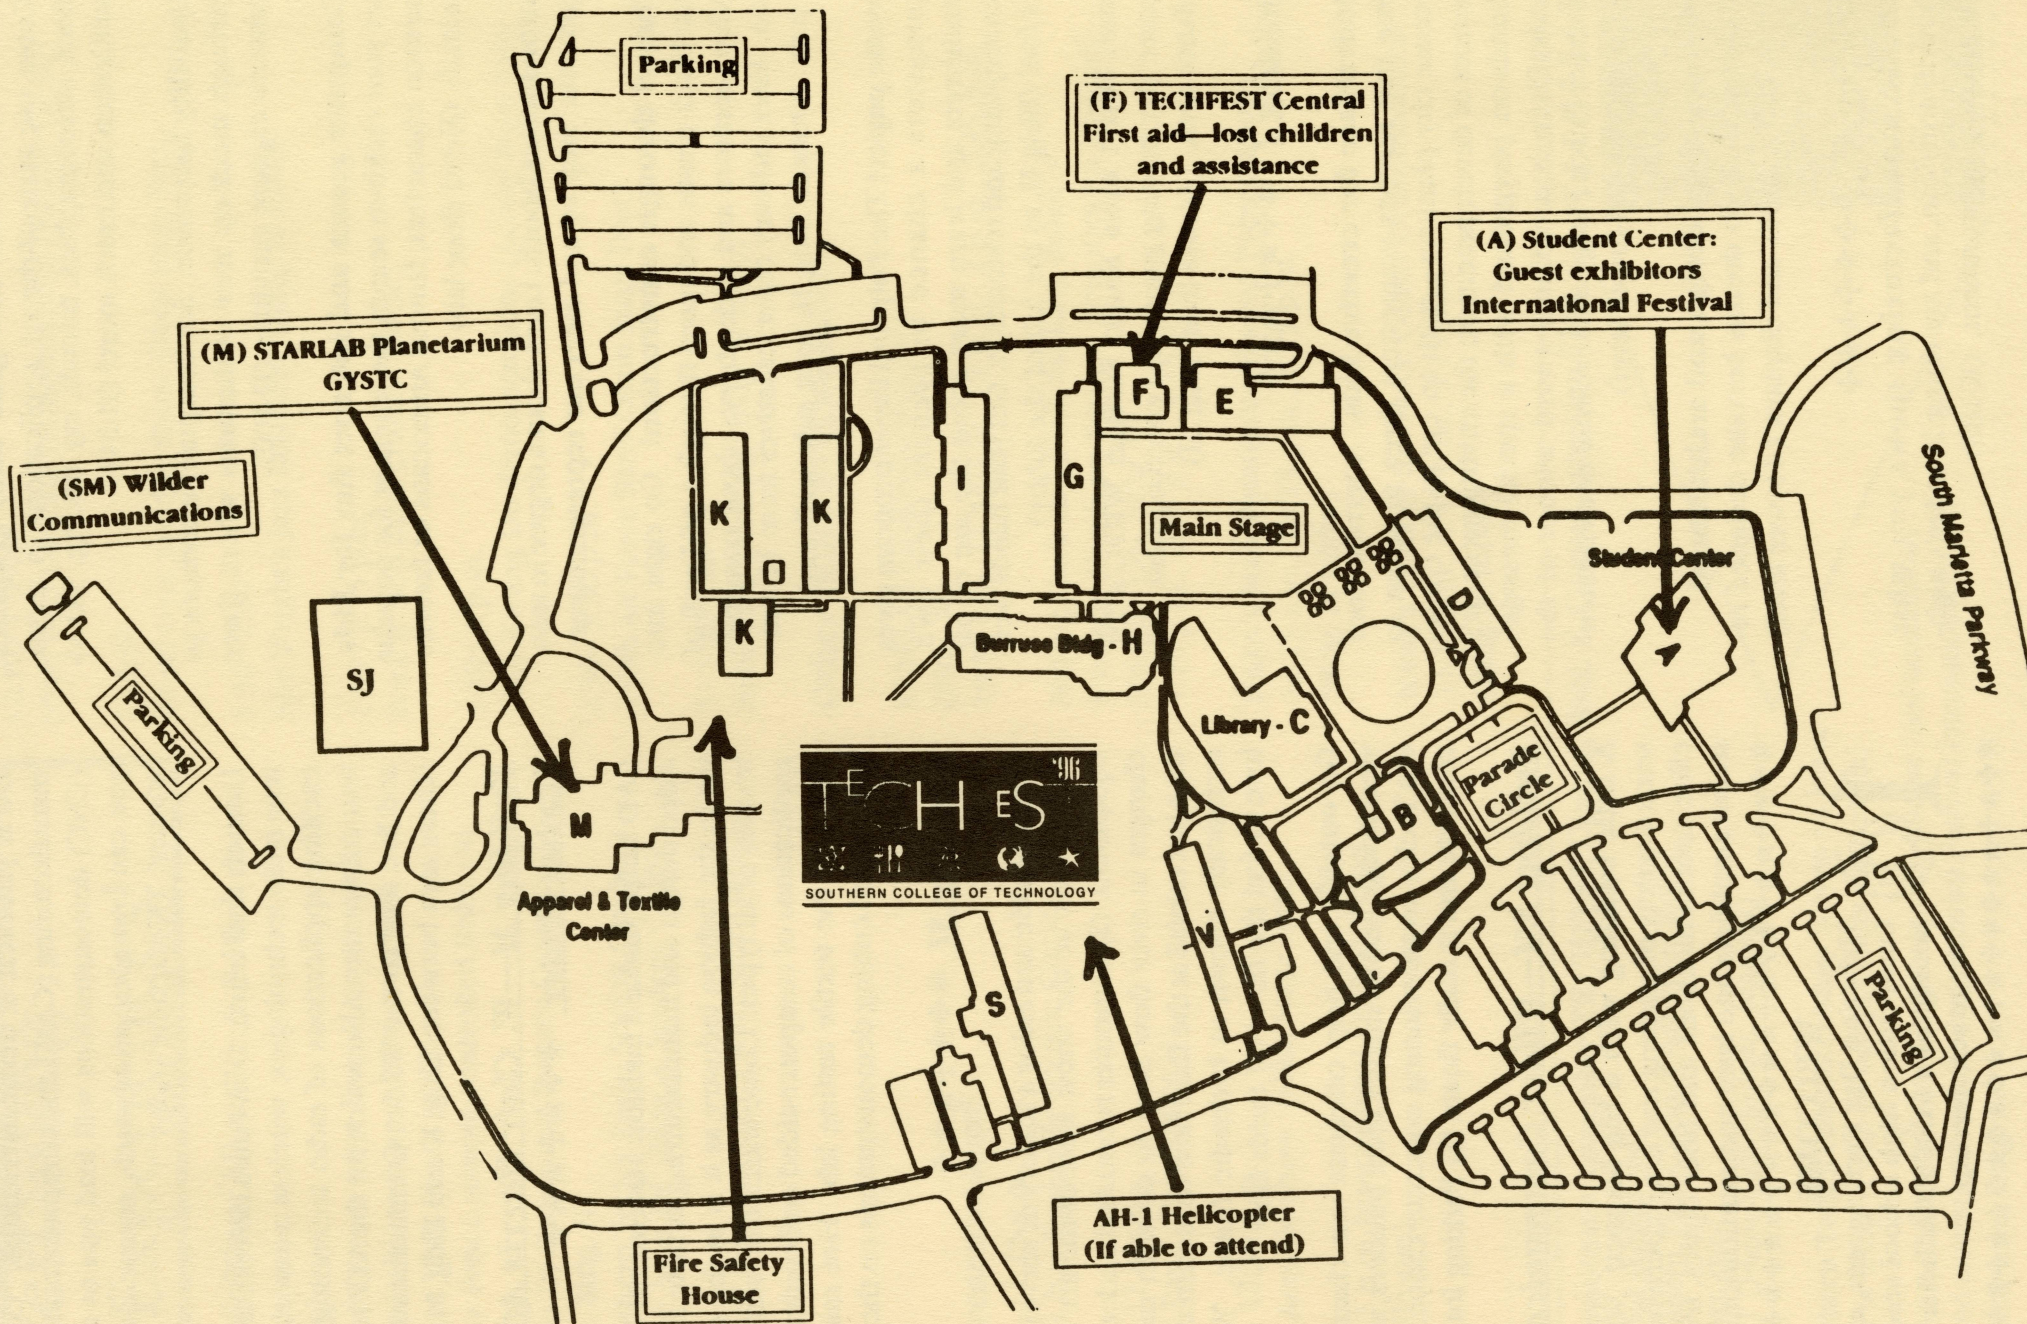

Parking

(F) TECHFEST Central
First aid—lost children
and assistance

(A) Student Center:
Guest exhibitors
International Festival

(M) STARLAB Planetarium
GYSTC

(SM) Wilder
Communications

Parking

SJ

Apparel & Textile
Center

Main Stage

Burrows Bldg - H

Library - C

Student Center

Parade
Circle

South Mainville Parkway

Parking

Fire Safety
House

AH-1 Helicopter
(If able to attend)