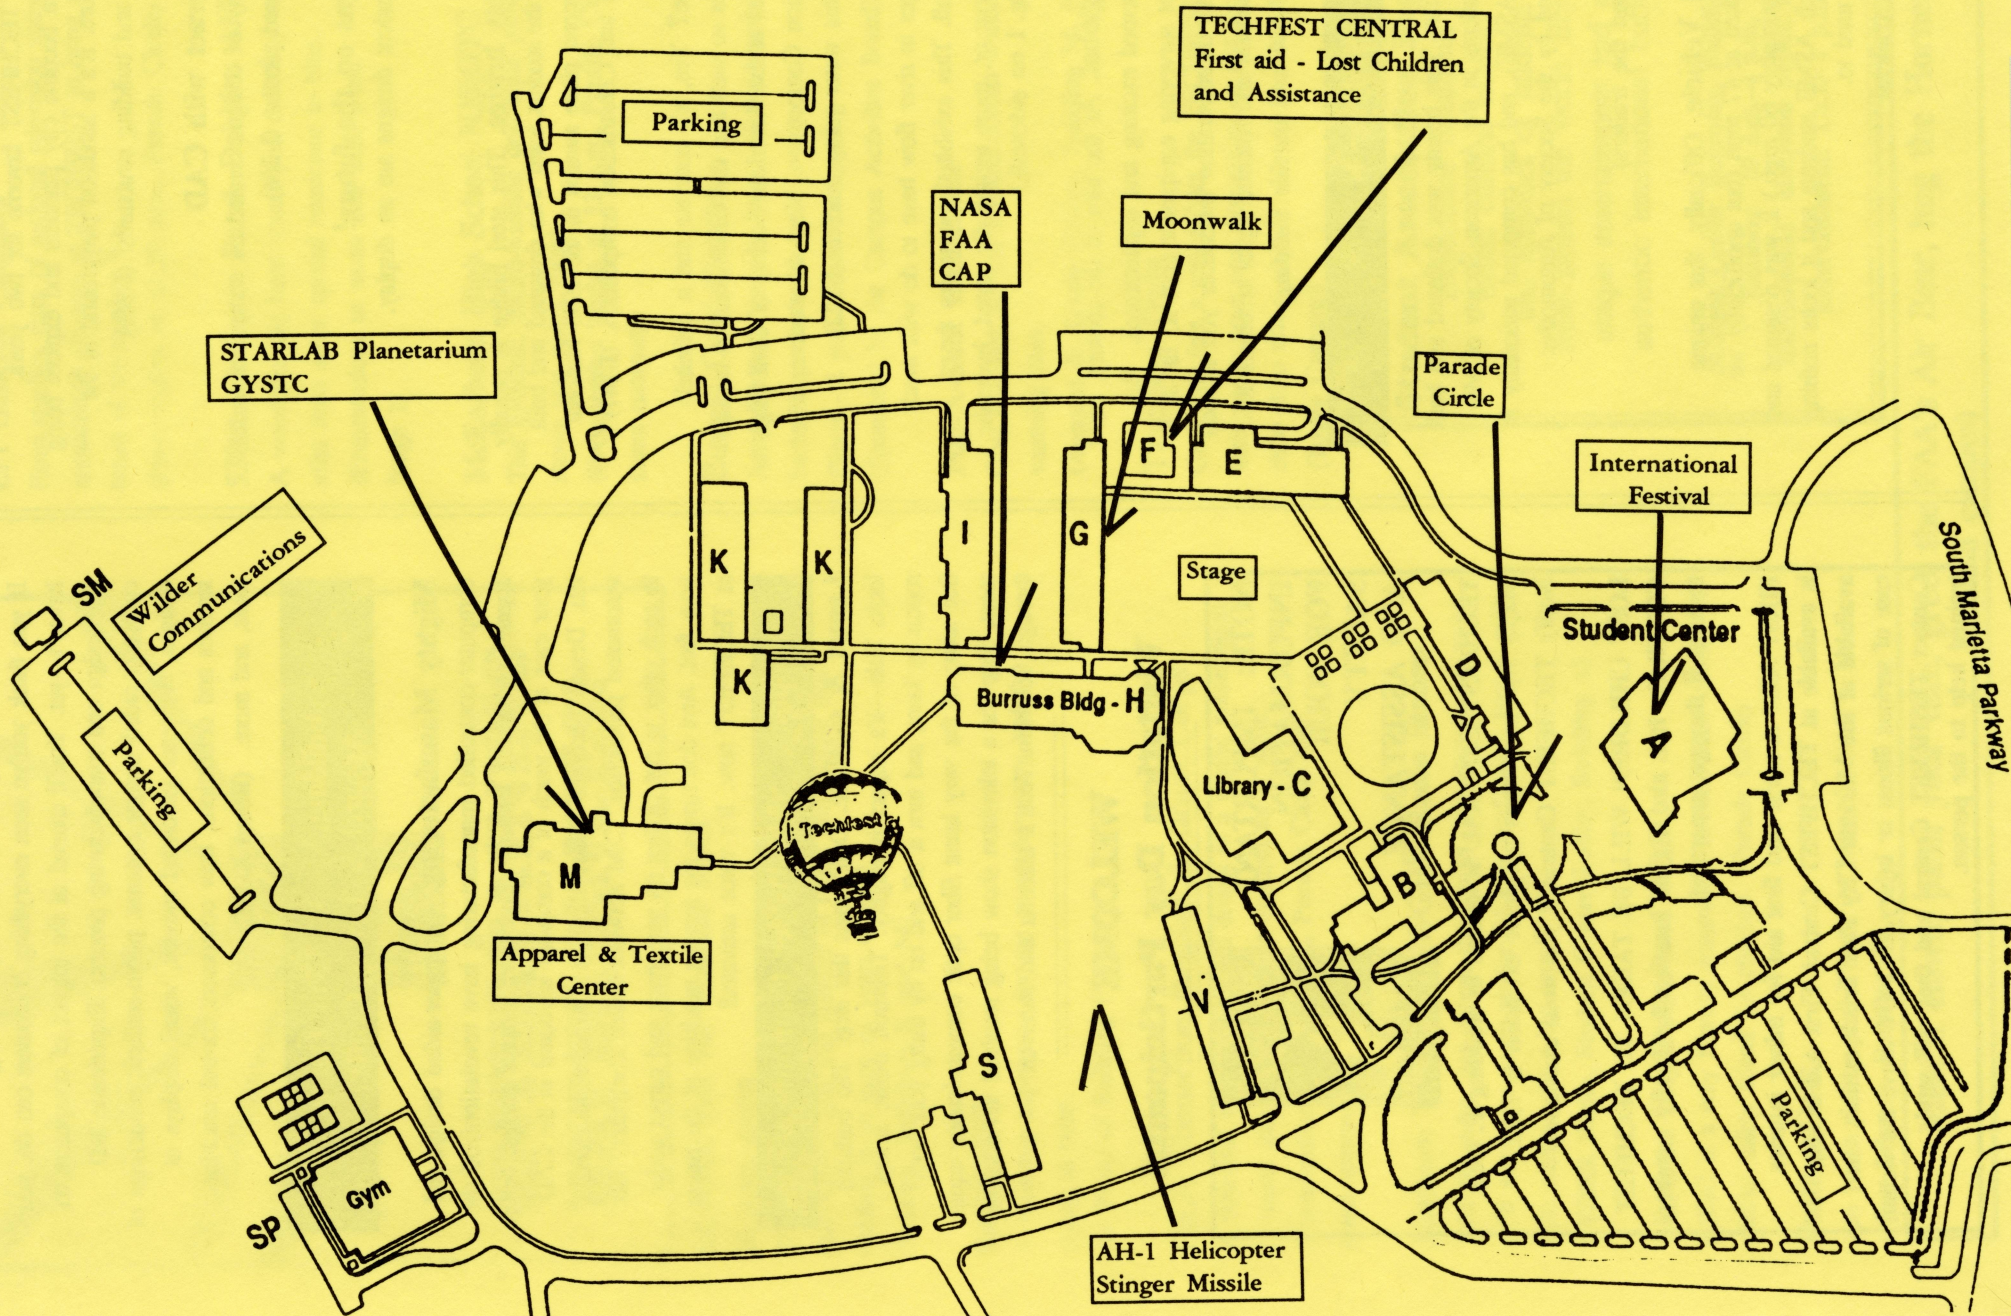

TECHFEST CENTRAL
First aid - Lost Children
and Assistance

STARLAB Planetarium
GYSTC

NASA
FAA
CAP

Moonwalk

Parade
Circle

International
Festival

Student Center

Wilder
Communications

SM

Parking

Apparel & Textile
Center

SP

Gym

S

AH-1 Helicopter
Stinger Missile

Library - C

A

V

Stage

D

K

K

I

G

F

E

Parking

Parking

South Marietta Parkway