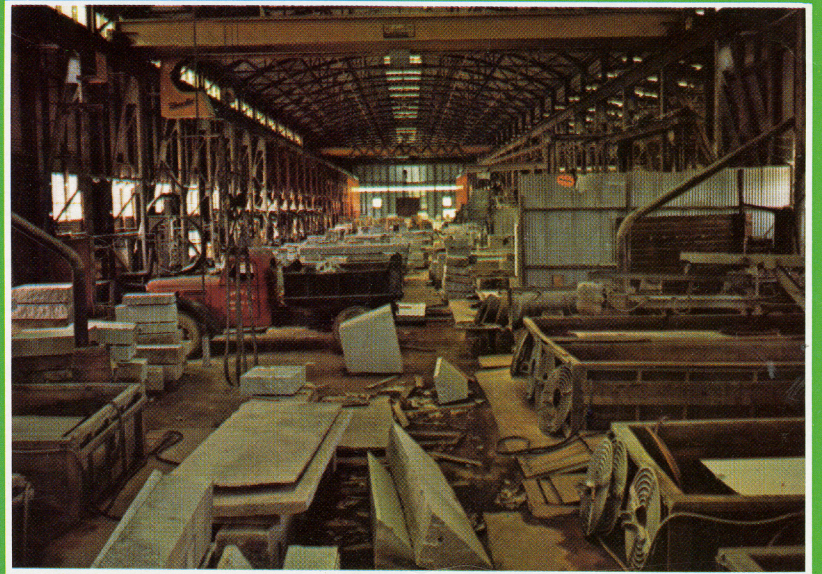

## ELBERTON GRANITE FACTS

- 30 GRANITE QUARRIES
- 65 GRANITE MANUFACTURING PLANTS
- 1,800 GRANITE INDUSTRY EMPLOYEES
- \$35,000,000.00 ANNUAL GRANITE SALES
- 1,500,000 CUBIC FEET ANNUAL GRANITE PRODUCTION
- ELBERTON GRANITE MEMORIALS ARE SOLD IN ALL 50 STATES OF THE UNITED STATES AND IN MANY FOREIGN COUNTRIES.
- "ELBERTON PRODUCES MORE GRANITE MONUMENTS THAN ANY OTHER CITY IN THE WORLD."