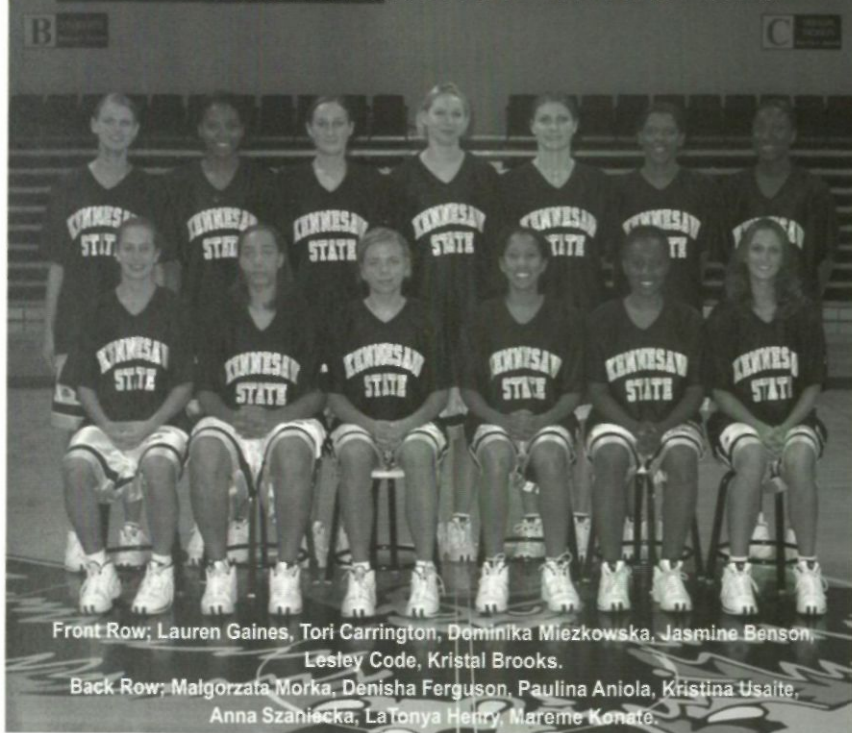

2002-03 KENNESAW STATE UNIVERSITY LADY OWLS

Front Row: Lauren Gaines, Tori Carrington, Dominika Miezowska, Jasmine Benson, Lesley Code, Kristal Brooks.
Back Row: Malgorzata Morka, Denisha Ferguson, Paulina Aniola, Kristina Usaite, Anna Szaniecka, LaTonya Henry, Mareme Konate.