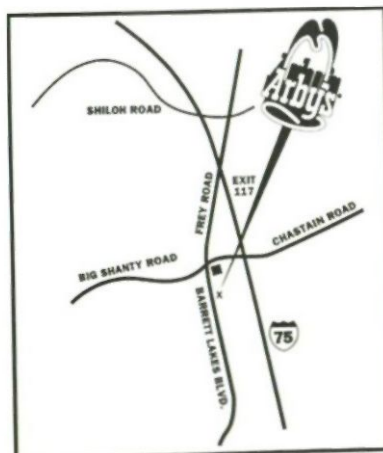

**ARBY'S
KENNESAW STATE UNIVERSITY
3250 BARRETT LAKES BLVD.
RIGHT ACROSS STREET
FROM KSU**